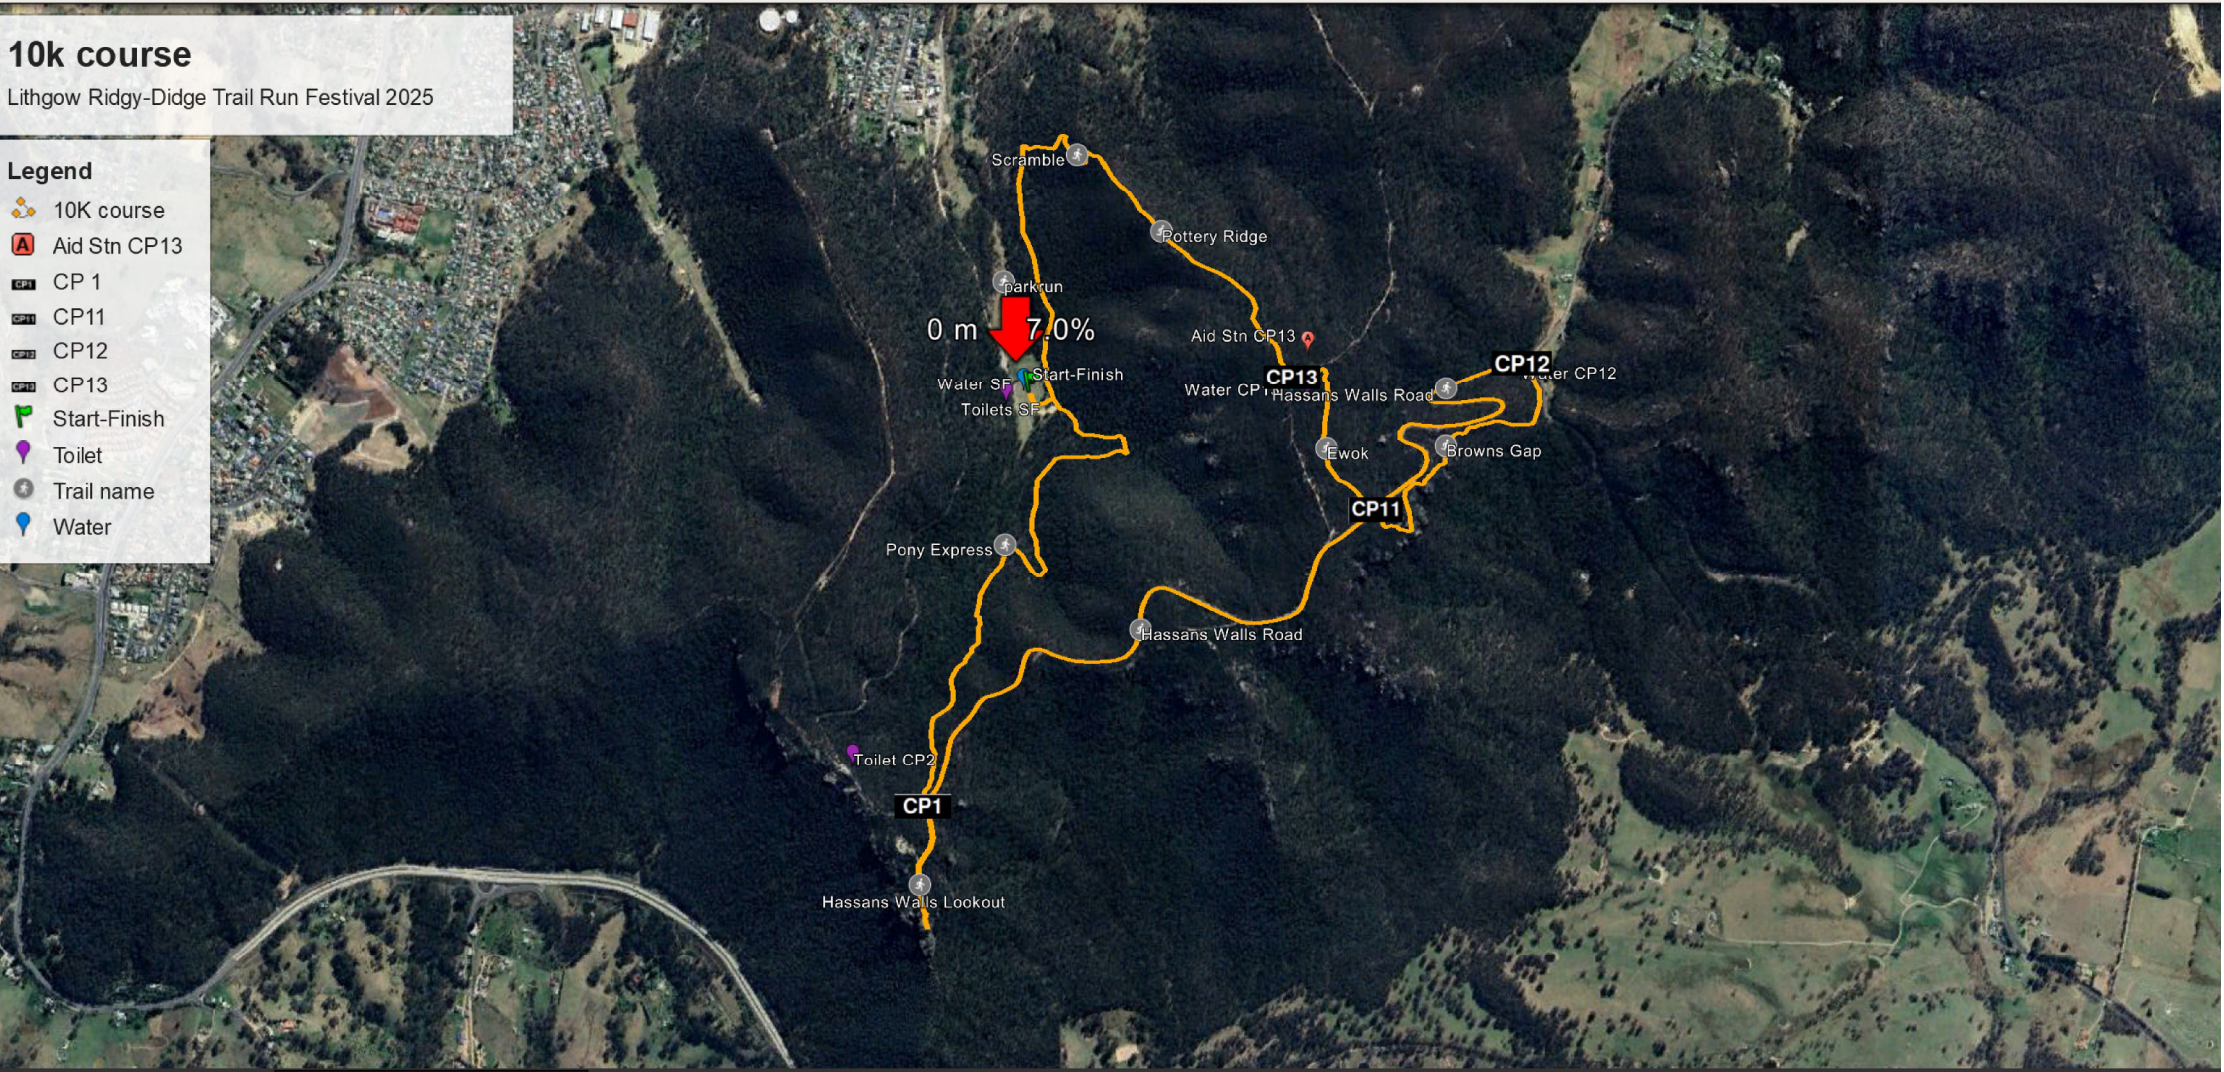

10k course

Lithgow Ridgy-Didge Trail Run Festival 2025

Legend

- 10K course
- Aid Stn CP13
- CP 1
- CP11
- CP12
- CP13
- Start-Finish
- Toilet
- Trail name
- Water

Graph: Min, Avg, Max Elevation: 970, 1069, 1140 m
Range Totals: Distance: 9.77 km Elev Gain/Loss: 468 m, -468 m Max Slope: 26.0%, -32.0% Avg Slope: 8.6%, -9.5%