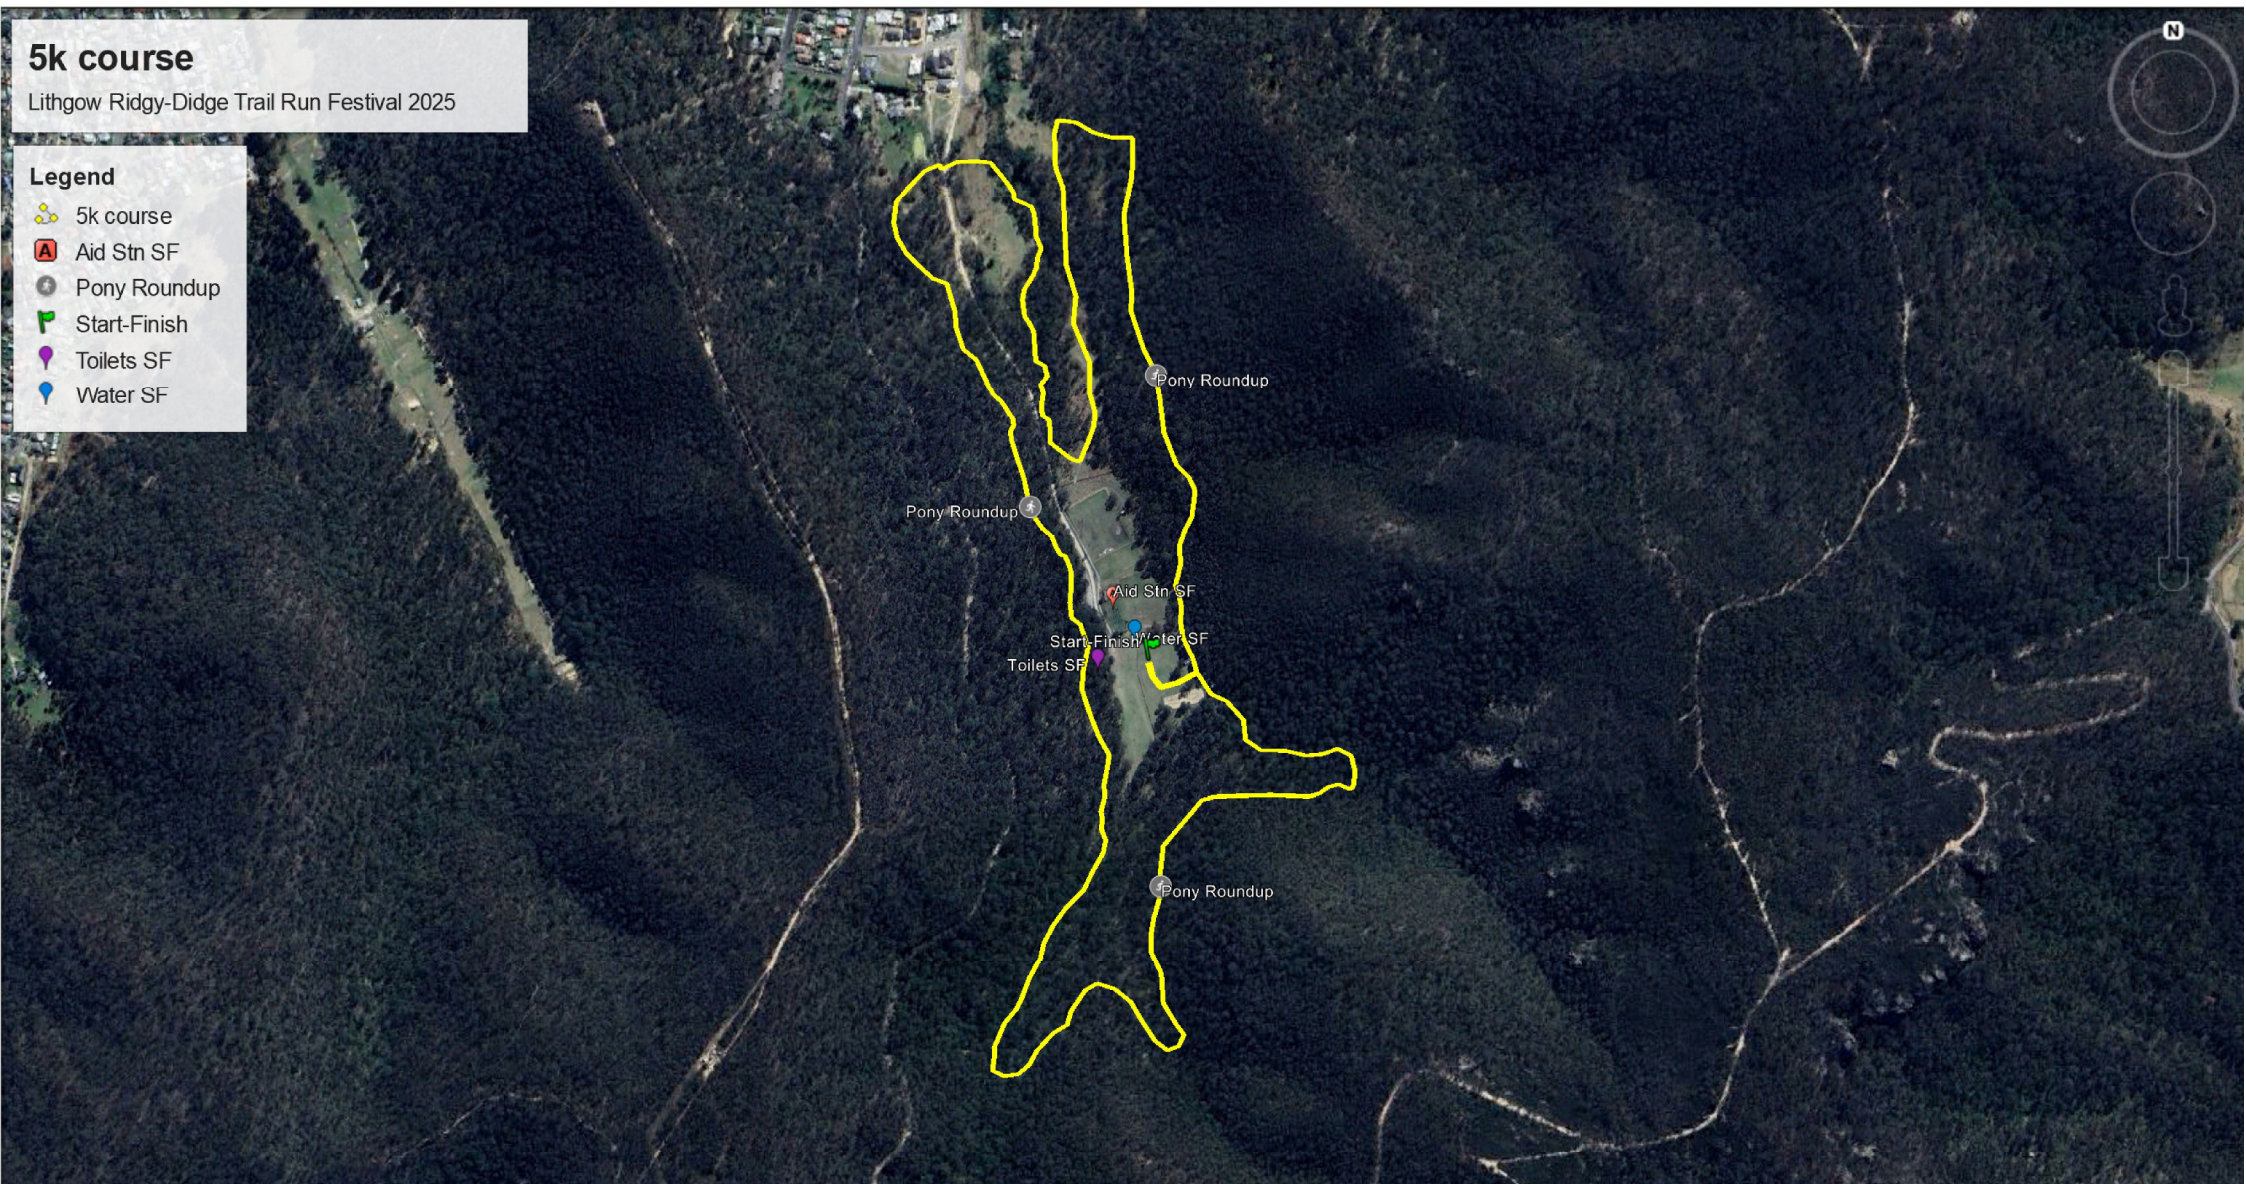

5k course

Lithgow Ridgy-Didge Trail Run Festival 2025

Legend

- 5k course
- Aid Stn SF
- Pony Roundup
- Start-Finish
- Toilets SF
- Water SF

Graph: Min, Avg, Max Elevation: 944, 982, 1028 m
Range Totals: Distance: 4.95 km Elev Gain/Loss: 186 m, -186 m Max Slope: 25.7%, -25.3% Avg Slope: 7.1%, -7.1%