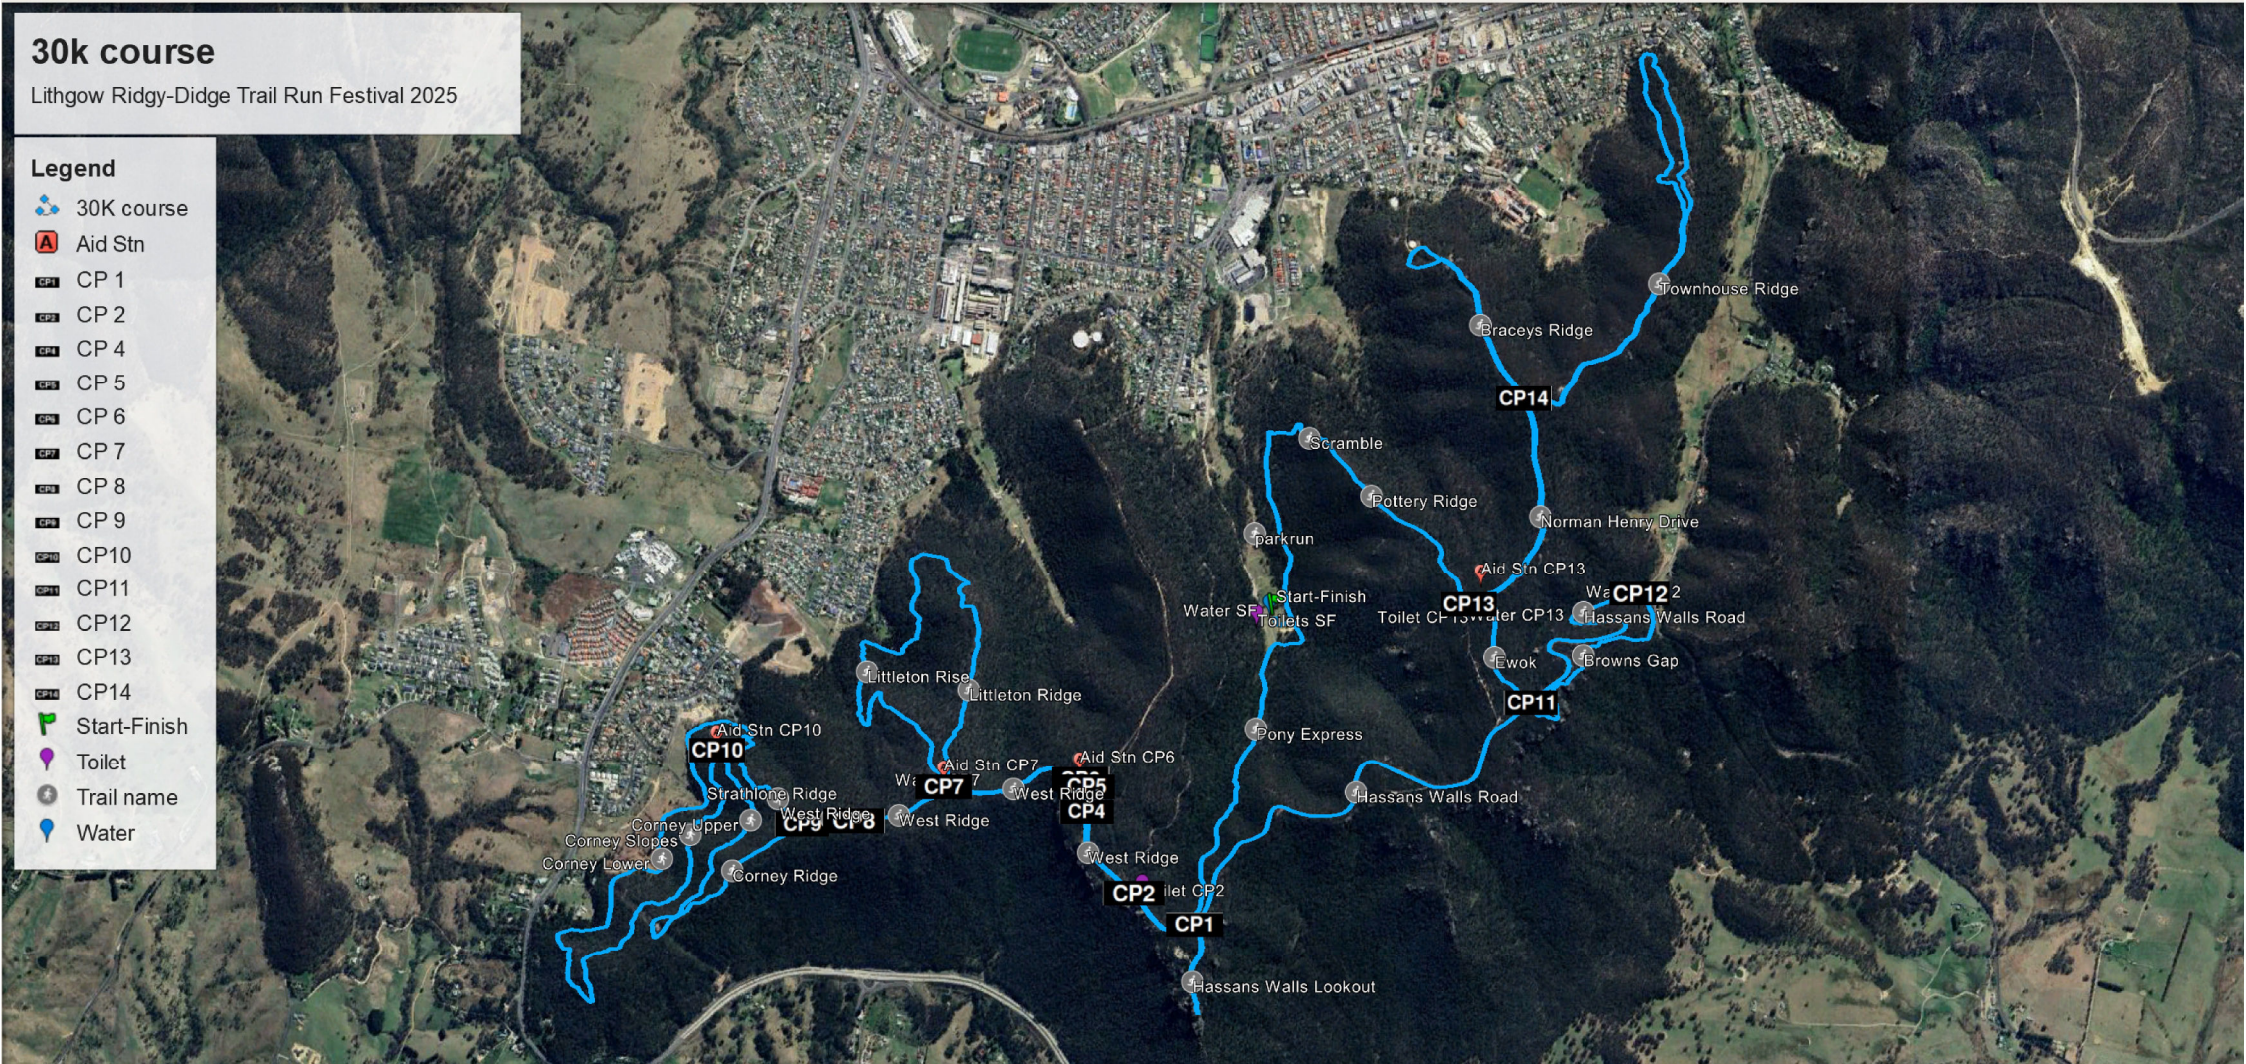

# 30k course

Lithgow Ridgy-Didge Trail Run Festival 2025

## Legend

- 30K course
- Aid Stn
- CP 1
- CP 2
- CP 4
- CP 5
- CP 6
- CP 7
- CP 8
- CP 9
- CP 10
- CP 11
- CP 12
- CP 13
- CP 14
- Start-Finish
- Toilet
- Trail name
- Water

Graph: Min, Avg, Max Elevation: 970, 1078, 1162 m  
Range Totals: Distance: 29.2 km Elev Gain/Loss: 1483 m, -1483 m Max Slope: 33.1%, -31.0% Avg Slope: 8.7%, -9.3%