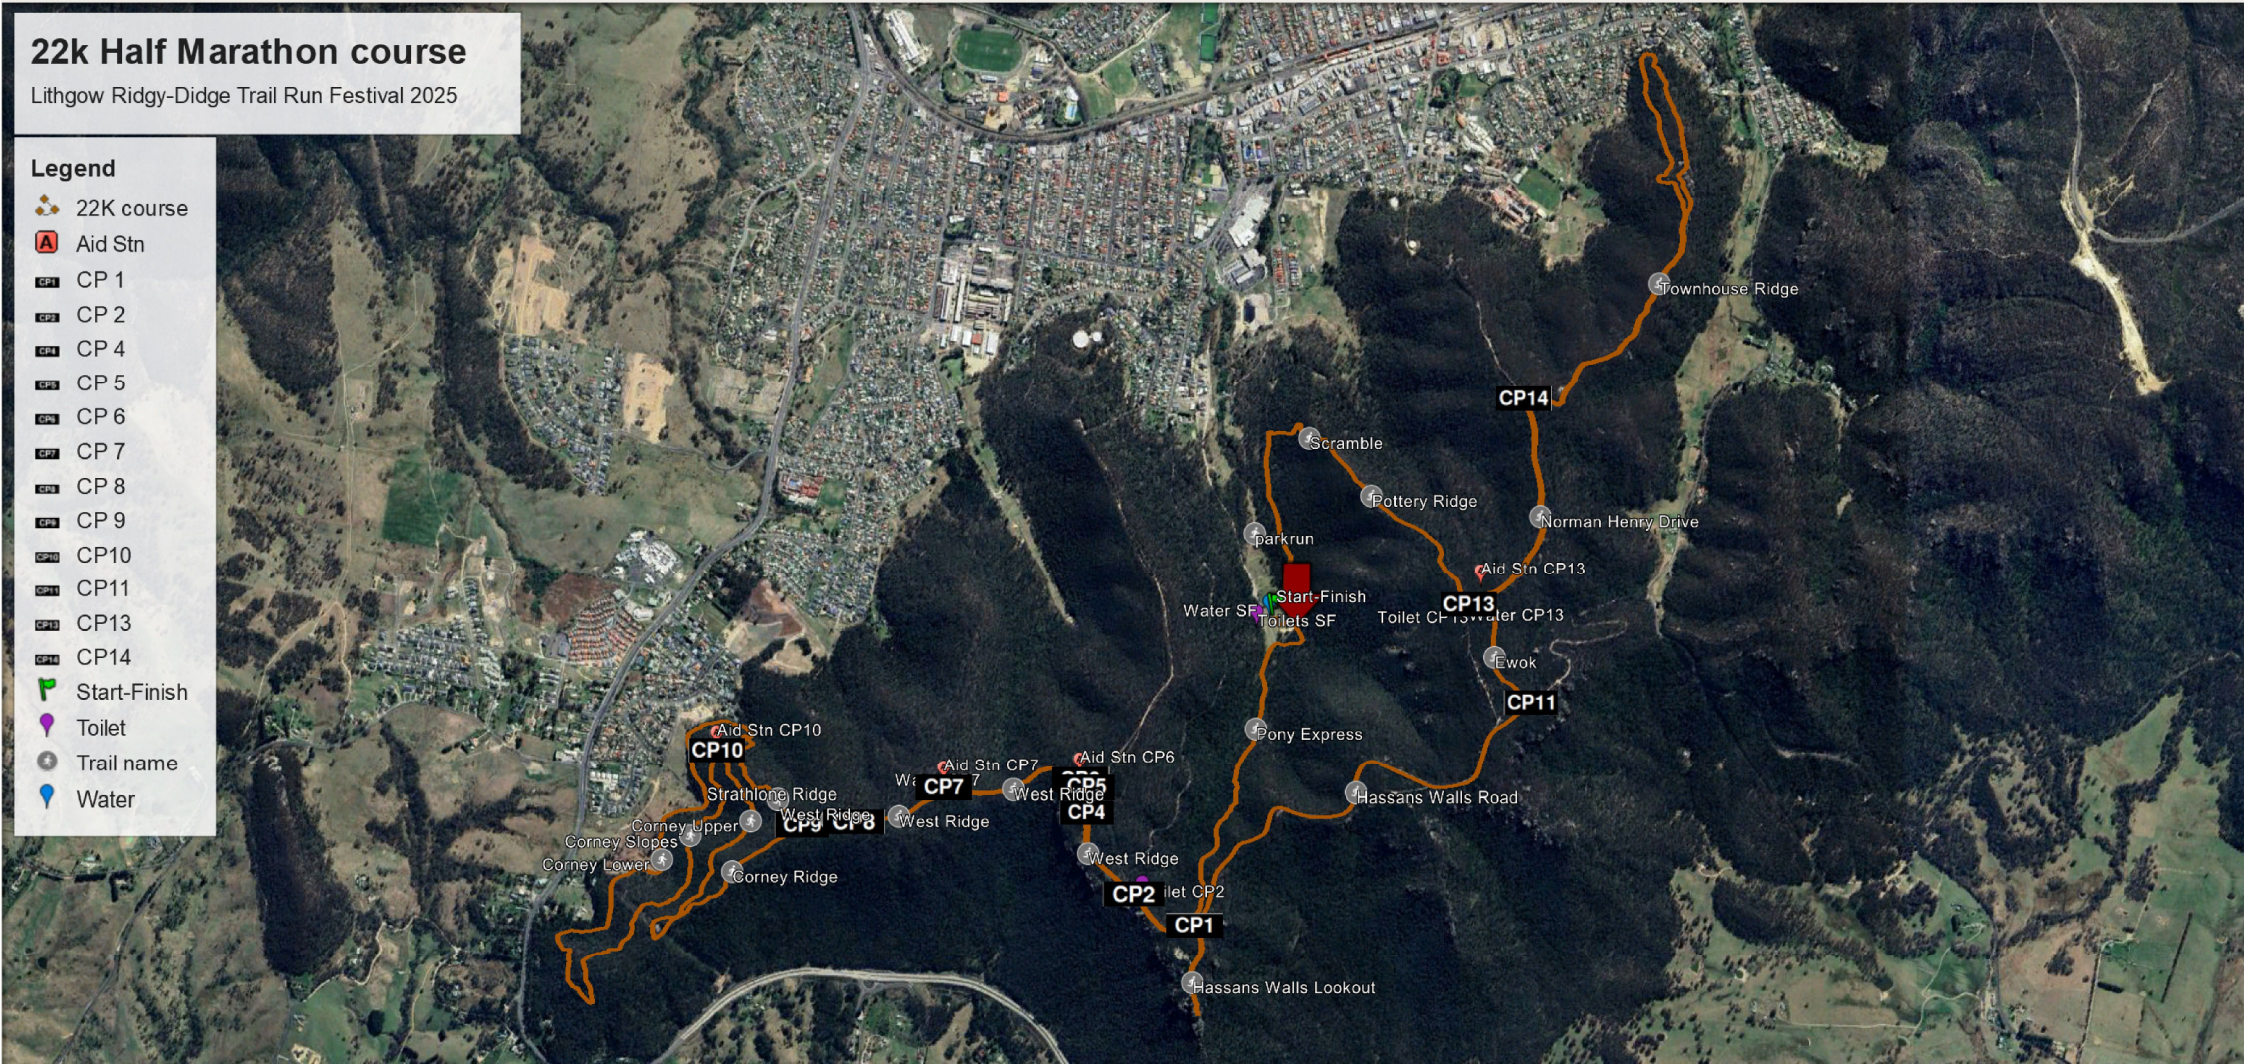

22k Half Marathon course

Lithgow Ridgy-Didge Trail Run Festival 2025

Legend

- 22K course
- Aid Stn
- CP 1
- CP 2
- CP 4
- CP 5
- CP 6
- CP 7
- CP 8
- CP 9
- CP 10
- CP 11
- CP 13
- CP 14
- Start-Finish
- Toilet
- Trail name
- Water

Graph: Min, Avg, Max Elevation: 969, 1078, 1163 m
Range Totals: Distance: 22.6 km Elev Gain/Loss: 1064 m, -1064 m Max Slope: 25.5%, -30.3% Avg Slope: 8.1%, -8.8%